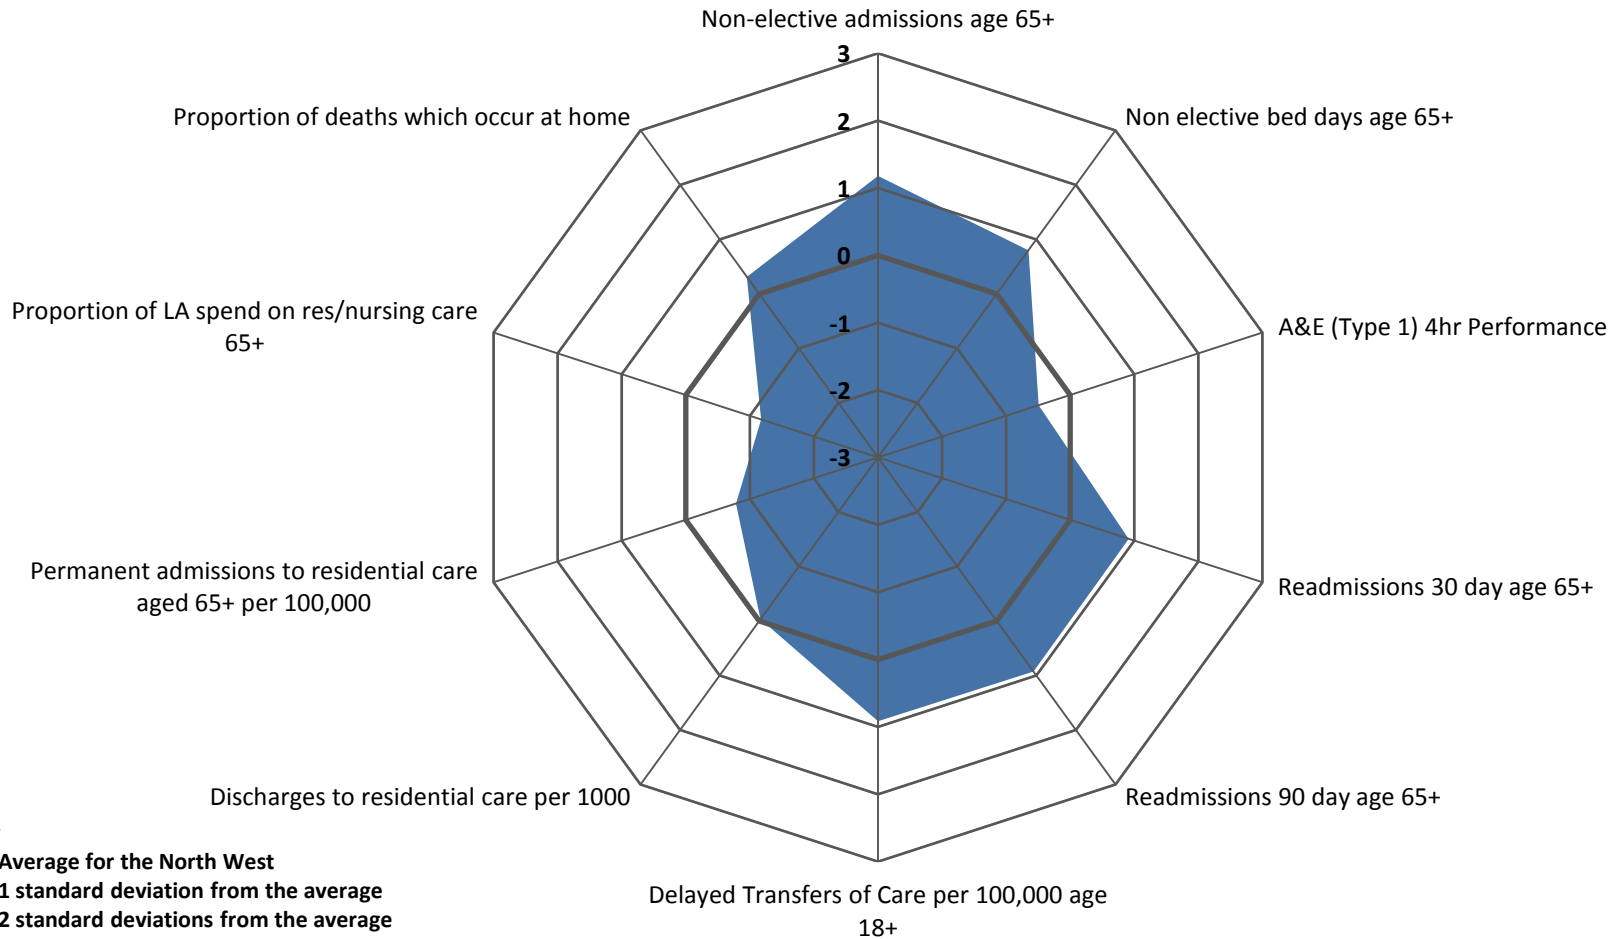

Halton: Standardised Score compared to North West: Local Government - January 2013 to December 2013

Key
 0 = Average for the North West
 1 = 1 standard deviation from the average
 2 = 2 standard deviations from the average
 3 = 3 standard deviations from the average

Positive values are worse than average
 Negative values are better than average

■ Halton